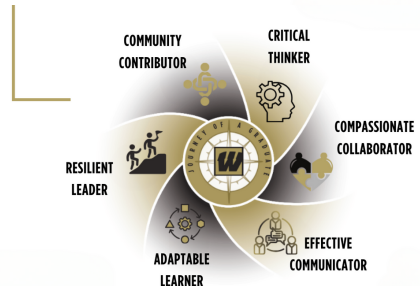

SCHEDULE

Coming Soon